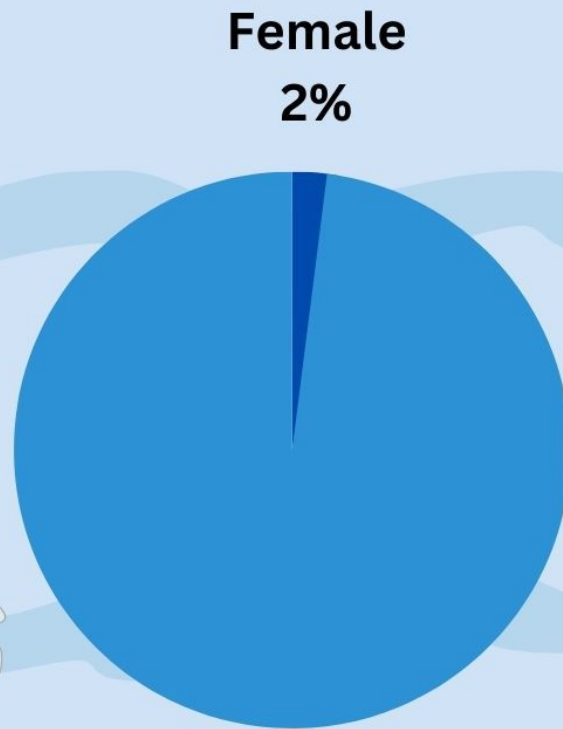

IMO-WISTA Women in Maritime Survey 2021

Women represent **2%** of seafaring personnel.

Male
98%